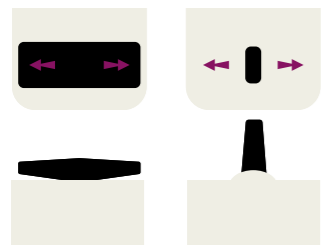

ULTIMATE FEATURES

The ergonomic seat by Platinum is one of the most advanced stairlift chairs available. Designed with the user in mind the seat comes with a wealth of built-in features.