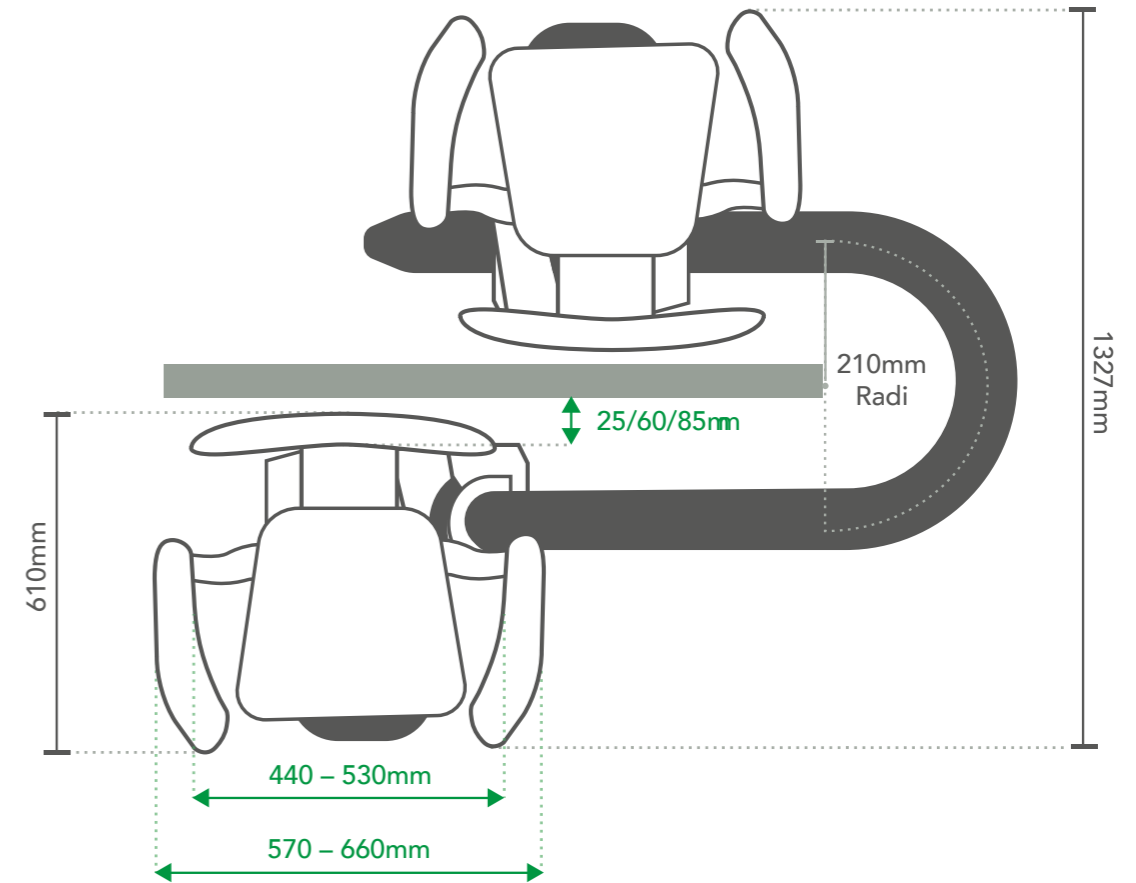

ULTIMATE MEASUREMENTS