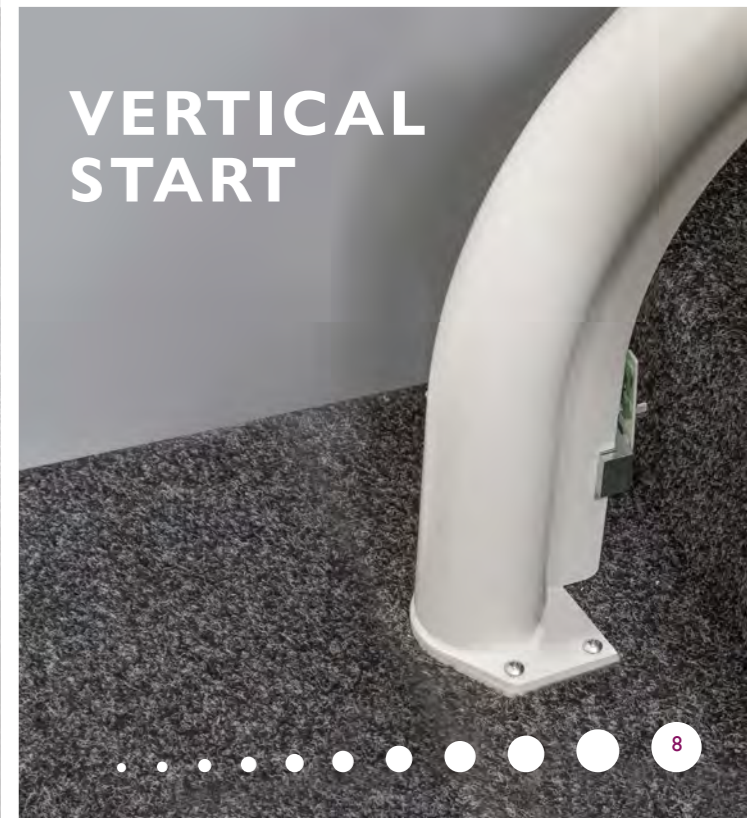

STEP 2

Press the rocker or push the joystick depending on your chosen control in the direction you want to go.

STEP 3

Sit back and enjoy the Ultimate journey, taking your freedom to the next level!

STEP 4

At the top of the stairs, use the side-mounted swivel lever to turn the chair or wait for the powered swivel to turn itself, and safely step off.

STEP 5

Once finished, fold up the arms and the seat, which will fold up the footrest.

“The Ultimate experience is exactly that. It has changed lives for the better”

ULTIMATE FEATURES

The ergonomic seat by Platinum is one of the most advanced stairlift chairs available. Designed with the user in mind the seat comes with a wealth of built-in features.