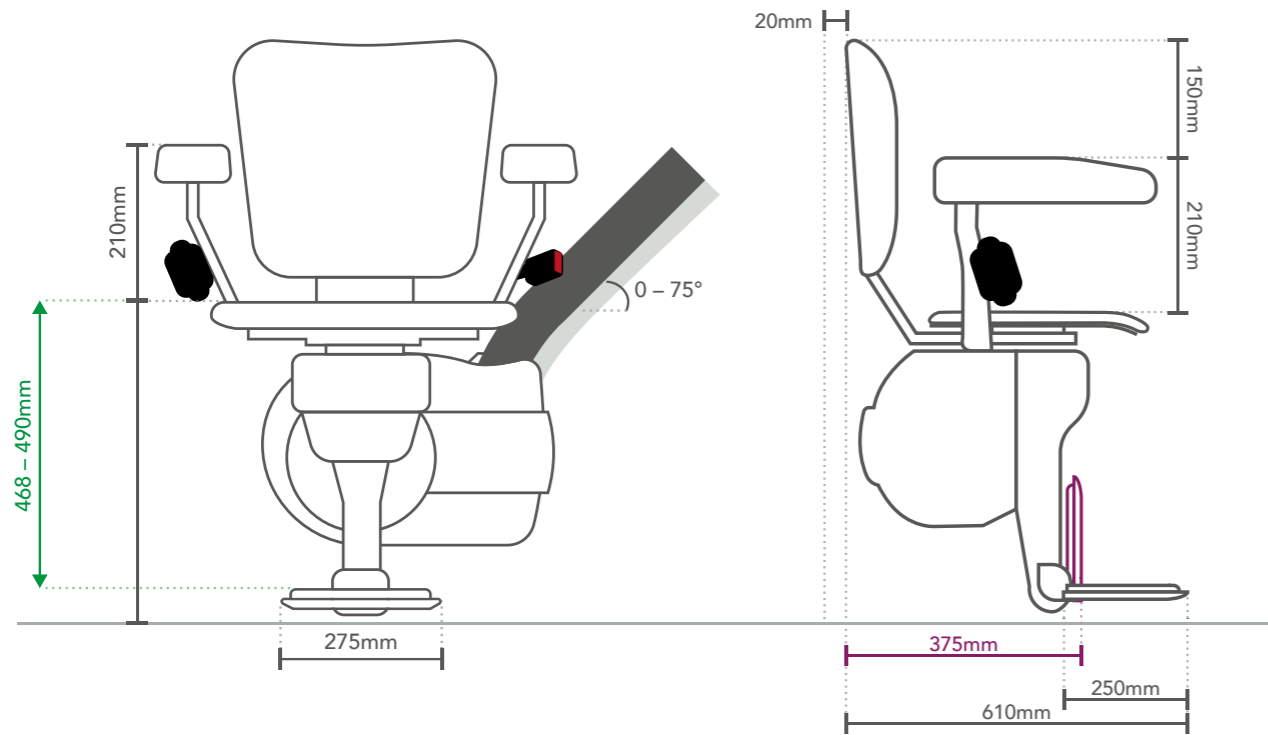

ULTIMATE MEASUREMENTS