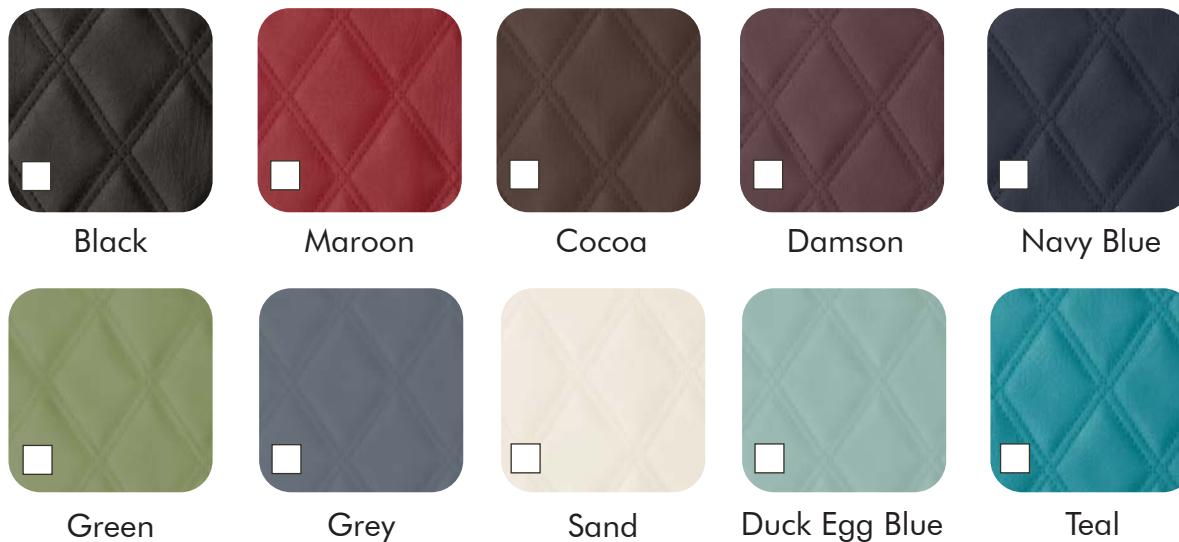

Wall controls

Siena upholstery and rail colour choices

The Siena stairlift combines fresh, contemporary styling with the best in stairlift engineering. You can select one of our five classic faux leather collection or from one of ten colours of our quilted faux leather collection to blend in with your home decor.

Faux leather collection

A classic range of vinyl finishes to blend in with your home décor

Quilted faux leather collection

An embossed stitched diamond faux leather range that comes in ten different colourways